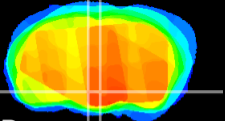

Coronal

Sagittal-R

Sagittal-L

ViBrism: CX10341
Horizontal

DM