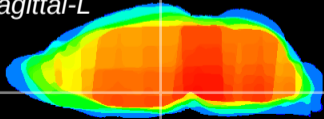

Coronal

Sagittal-R

Sagittal-L

ViBrism: CX10341
Horizontal

DM