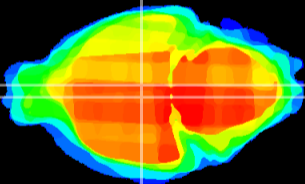

Coronal

Sagittal-R

Sagittal-L

ViBrism: CX10341
Horizontal

DM