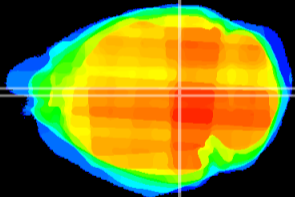

Coronal

Sagittal-R

Sagittal-L

ViBrism: CX10341
Horizontal

PAG