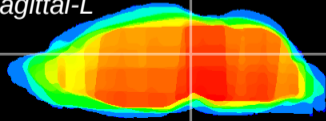

Coronal

Sagittal-R

Sagittal-L

ViBrism: CX10341
Horizontal

PAG