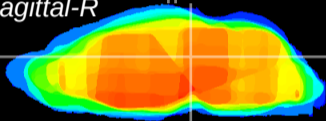

Coronal

Sagittal-R

Sagittal-L

ViBrism: CX10341
Horizontal

PAG