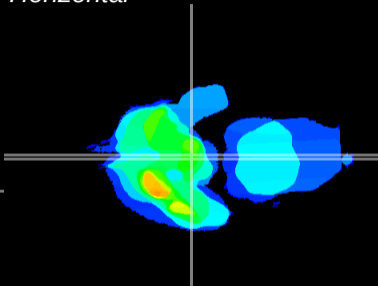

Coronal

Sagittal-R

Sagittal-L

ViBrism: CX10343
Horizontal

ME