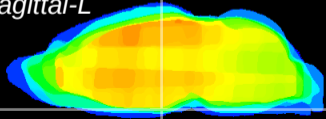

Coronal

Sagittal-R

Sagittal-L

ViBrism: CX10343
Horizontal

ME