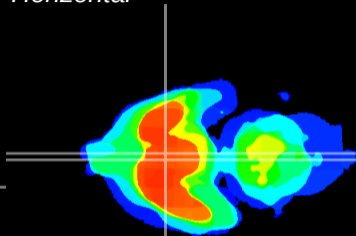

Coronal

Sagittal-R

Sagittal-L

ViBriSM: CX10348
Horizontal

SCN