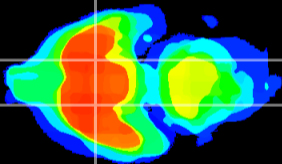

Coronal

Sagittal-R

Sagittal-L

ViBrism: CX10348
Horizontal

S0