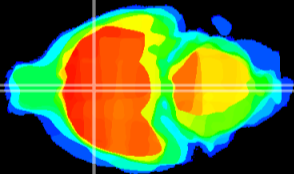

Coronal

Sagittal-R

Sagittal-L

ViBrism: CX10349
Horizontal

MPA