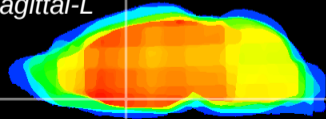

Coronal

Sagittal-R

Sagittal-L

ViBrism: CX10349
Horizontal

MPA