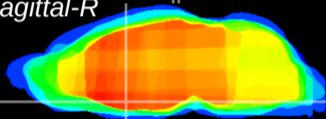

Coronal

Sagittal-R

Sagittal-L

ViBrism: CX10349
Horizontal

MPA