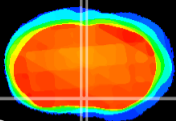

Coronal

Sagittal-R

Sagittal-L

ViBrism: CX10349
Horizontal

MPA