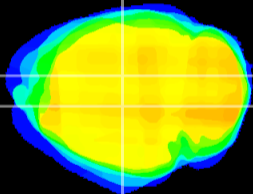

Coronal

Sagittal-R

Sagittal-L

ViBrism: CX10352
Horizontal

DG