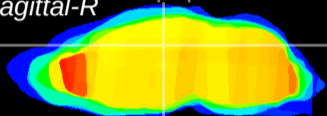

Coronal

Sagittal-R

Sagittal-L

ViBrism: CX10352
Horizontal

DG