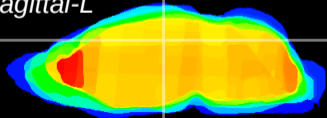

Coronal

Sagittal-R

Sagittal-L

ViBrism: CX10352
Horizontal

DG