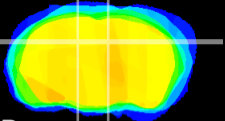

Coronal

Sagittal-R

Sagittal-L

ViBrism: CX10352
Horizontal

DG