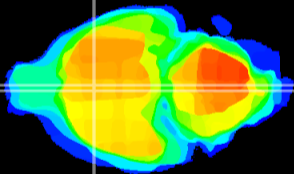

Coronal

Sagittal-R

Sagittal-L

ViBrism: CX10356  
Horizontal

MPA