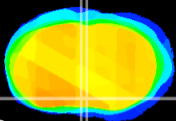

Coronal

Sagittal-R

Sagittal-L

ViBrism: CX10356  
Horizontal

MPA