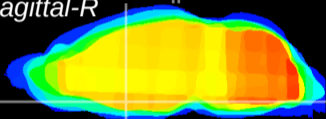

Coronal

Sagittal-R

Sagittal-L

ViBrism: CX10356  
Horizontal

MPA