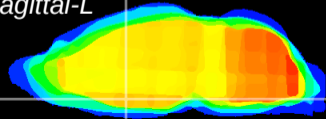

Coronal

Sagittal-R

Sagittal-L

ViBrism: CX10356  
Horizontal

MPA