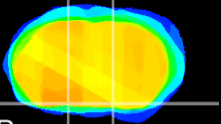

Coronal

Sagittal-R

Sagittal-L

ViBrisM: CX10356  
Horizontal

S0