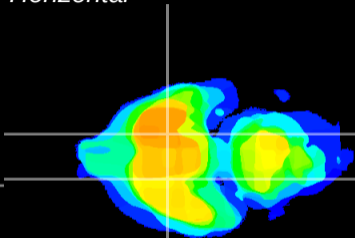

Coronal

Sagittal-R

Sagittal-L

ViBrisM: CX10356  
Horizontal

S0