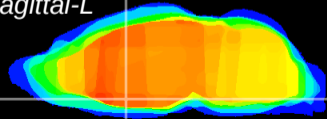

Coronal

Sagittal-R

Sagittal-L

ViBriSm: CX10360
Horizontal

MPA