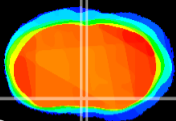

Coronal

Sagittal-R

Sagittal-L

ViBriSm: CX10360
Horizontal

MPA