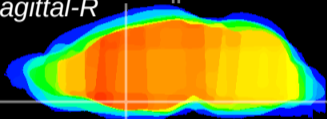

Coronal

Sagittal-R

Sagittal-L

ViBriSm: CX10360
Horizontal

MPA