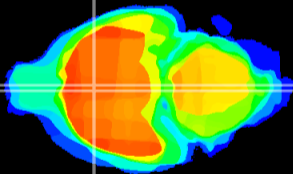

Coronal

Sagittal-R

Sagittal-L

ViBriSm: CX10360
Horizontal

MPA