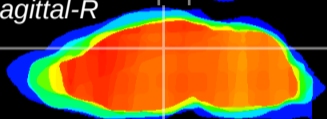

Coronal

Sagittal-R

Sagittal-L

ViBrism: CX10362
Horizontal

DG