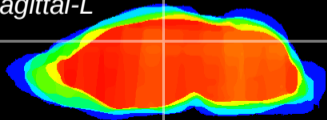

Coronal

Sagittal-R

Sagittal-L

ViBrism: CX10362
Horizontal

DG