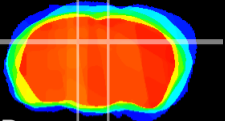

Coronal

Sagittal-R

Sagittal-L

ViBrism: CX10362
Horizontal

DG