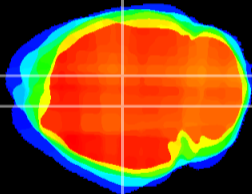

Coronal

Sagittal-R

Sagittal-L

ViBrism: CX10362
Horizontal

DG