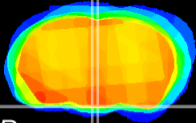

Coronal

Sagittal-R

Sagittal-L

ViBrism: CX10365
Horizontal

Arc