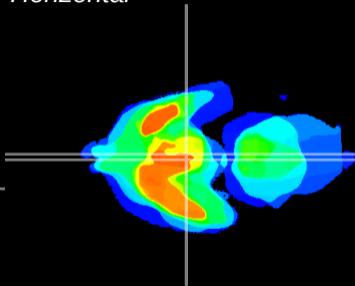

Coronal

Sagittal-R

Sagittal-L

ViBrism: CX10365
Horizontal

Arc