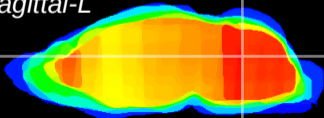

Coronal

Sagittal-R

Sagittal-L

ViBrism: CX10366
Horizontal

Cb nucleus