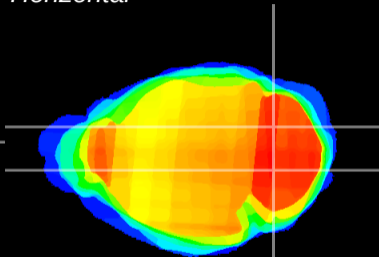

Coronal

Sagittal-R

Sagittal-L

ViBrism: CX10366
Horizontal

Cb nucleus