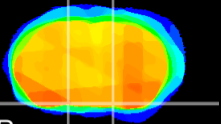

Coronal

Sagittal-R

Sagittal-L

ViBriSm: CX10370
Horizontal

S0