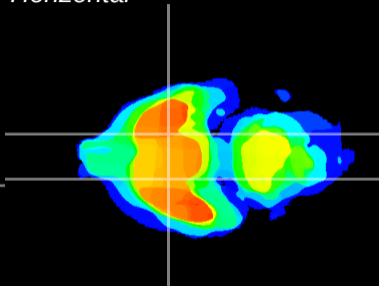

Coronal

Sagittal-R

Sagittal-L

ViBriSm: CX10370
Horizontal

S0