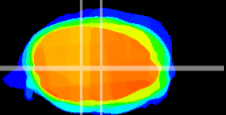

Coronal

Sagittal-R

Sagittal-L

ViBrism: CX10378
Horizontal

MVe