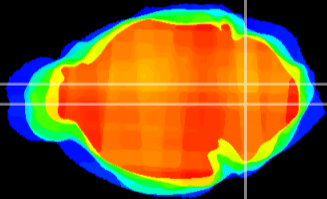

Coronal

Sagittal-R

Sagittal-L

ViBrism: CX10378
Horizontal

MVe