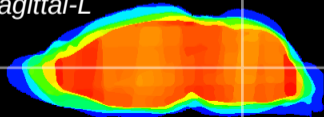

Coronal

Sagittal-R

Sagittal-L

ViBrism: CX10378
Horizontal

MVe