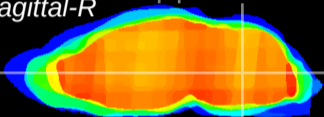

Coronal

Sagittal-R

Sagittal-L

ViBrism: CX10378
Horizontal

MVe