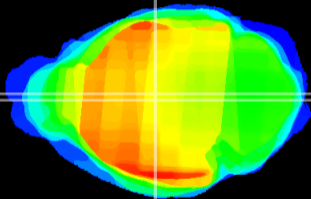

Coronal

Sagittal-R

Sagittal-L

ViBrism: CX10381
Horizontal

MD