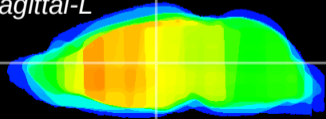

Coronal

Sagittal-R

Sagittal-L

ViBrism: CX10381
Horizontal

MD