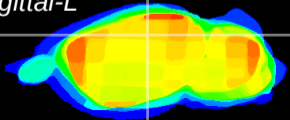

Coronal

Sagittal-R

Sagittal-L

ViBrism: CX10382
Horizontal

CA2/CA3