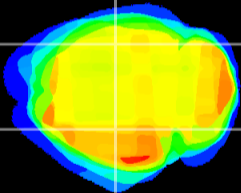

Coronal

Sagittal-R

Sagittal-L

ViBrism: CX10382
Horizontal

CA2/CA3