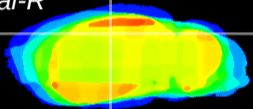

Coronal

Sagittal-R

Sagittal-L

ViBrism: CX10382
Horizontal

CA2/CA3