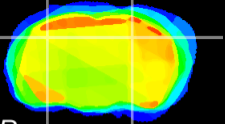

Coronal

Sagittal-R

Sagittal-L

ViBrism: CX10382
Horizontal

CA2/CA3