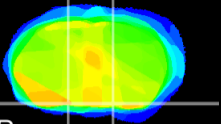

Coronal

Sagittal-R

Sagittal-L

ViBrism: CX10384
Horizontal

S0