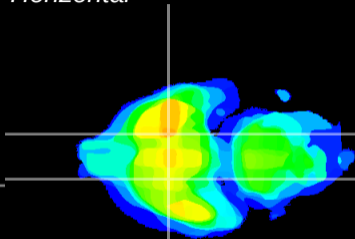

Coronal

Sagittal-R

Sagittal-L

ViBrism: CX10384
Horizontal

S0