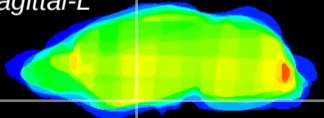

Coronal

Sagittal-R

Sagittal-L

ViBrism: CX10384
Horizontal

S0