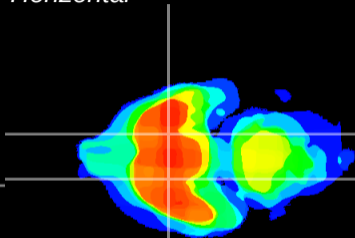

Coronal

Sagittal-R

Sagittal-L

ViBrisM: CX10385
Horizontal

S0