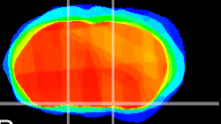

Coronal

Sagittal-R

Sagittal-L

ViBrisM: CX10385
Horizontal

S0