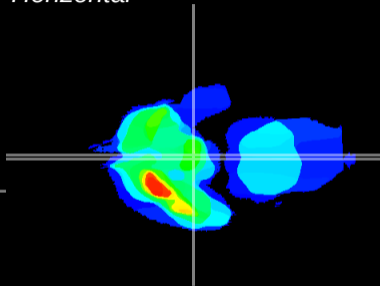

Coronal

Sagittal-R

Sagittal-L

ViBrism: CX10391
Horizontal

ME