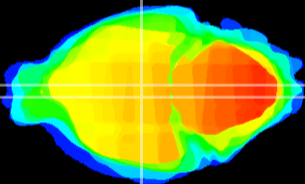

Coronal

Sagittal-R

Sagittal-L

ViBrism: CX10392
Horizontal

DM