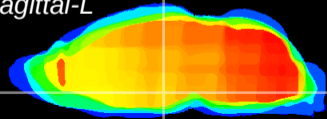

Coronal

Sagittal-R

Sagittal-L

ViBrism: CX10392
Horizontal

DM