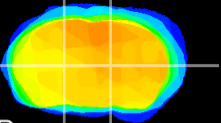

Coronal

Sagittal-R

Sagittal-L

ViBrism: CX10392
Horizontal

VA/VL