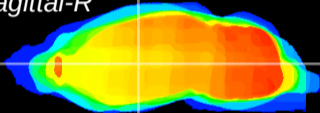

Coronal

Sagittal-R

Sagittal-L

ViBrism: CX10392
Horizontal

VA/VL