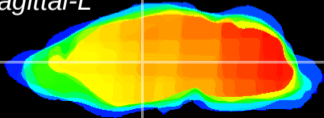

Coronal

Sagittal-R

Sagittal-L

ViBrism: CX10392
Horizontal

VA/VL