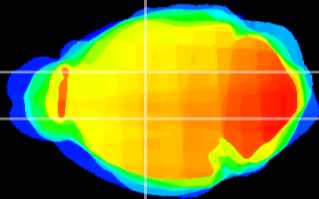

Coronal

Sagittal-R

Sagittal-L

ViBrism: CX10392
Horizontal

VA/VL