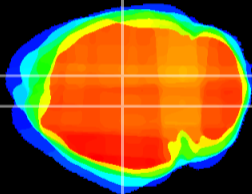

Coronal

Sagittal-R

Sagittal-L

ViBrism: CX10396
Horizontal

DG