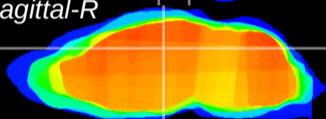

Coronal

Sagittal-R

Sagittal-L

ViBrism: CX10396
Horizontal

DG