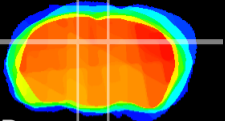

Coronal

Sagittal-R

Sagittal-L

ViBrism: CX10396
Horizontal

DG