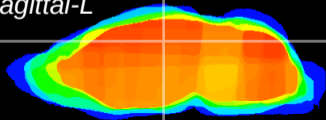

Coronal

Sagittal-R

Sagittal-L

ViBrism: CX10396
Horizontal

DG