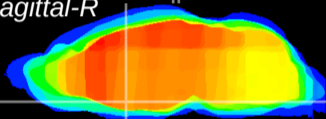

Coronal

Sagittal-R

Sagittal-L

ViBrism: CX10397
Horizontal

MPA