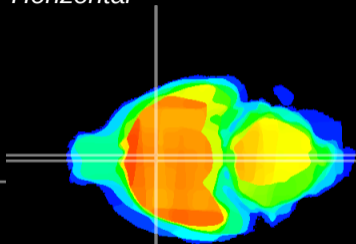

Coronal

Sagittal-R

Sagittal-L

ViBrism: CX10397
Horizontal

MPA