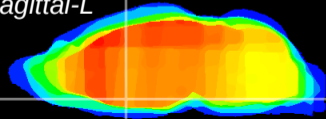

Coronal

Sagittal-R

Sagittal-L

ViBrism: CX10397
Horizontal

MPA