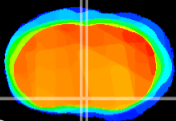

Coronal

Sagittal-R

Sagittal-L

ViBrism: CX10397
Horizontal

MPA