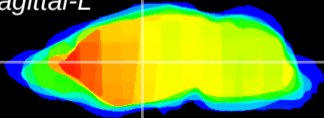

Coronal

Sagittal-R

Sagittal-L

ViBrism: CX10398
Horizontal

VA/VL