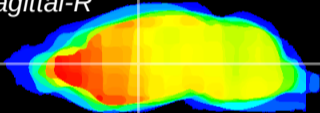

Coronal

Sagittal-R

Sagittal-L

ViBrism: CX10398
Horizontal

VA/VL