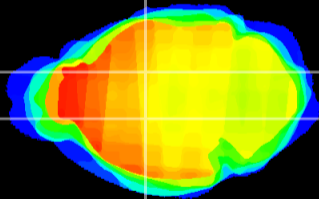

Coronal

Sagittal-R

Sagittal-L

ViBrism: CX10398
Horizontal

VA/VL