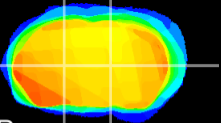

Coronal

Sagittal-R

Sagittal-L

ViBrism: CX10398
Horizontal

VA/VL