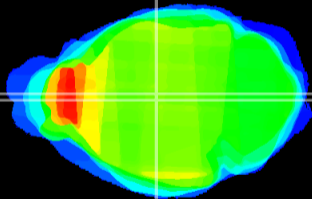

Coronal

Sagittal-R

Sagittal-L

ViBrism: CX10401
Horizontal

MD