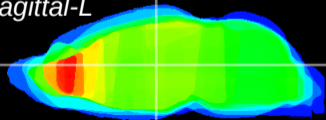

Coronal

Sagittal-R

Sagittal-L

ViBrism: CX10401
Horizontal

MD