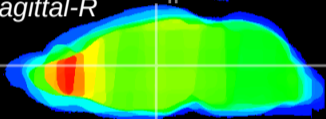

Coronal

Sagittal-R

Sagittal-L

ViBrism: CX10401
Horizontal

MD