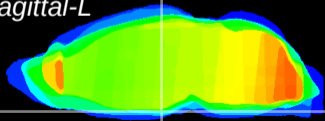

Coronal

Sagittal-R

Sagittal-L

ViBrism: CX10403
Horizontal

ME