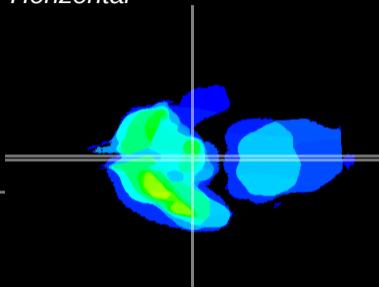

Coronal

Sagittal-R

Sagittal-L

ViBrism: CX10403
Horizontal

ME