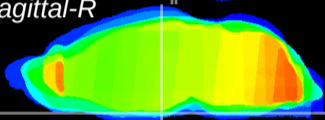

Coronal

Sagittal-R

Sagittal-L

ViBrism: CX10403
Horizontal

ME