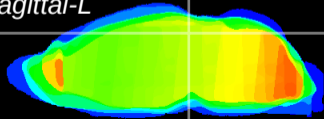

Coronal

Sagittal-R

Sagittal-L

ViBrism: CX10403
Horizontal

SC