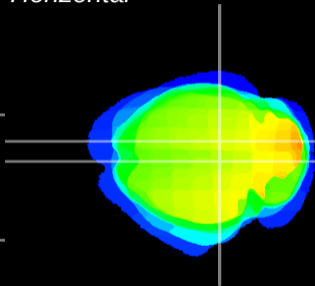

Coronal

Sagittal-R

Sagittal-L

ViBrism: CX10403
Horizontal

SC