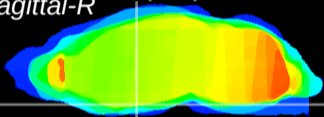

Coronal

Sagittal-R

Sagittal-L

ViBrism: CX10403
Horizontal

S0