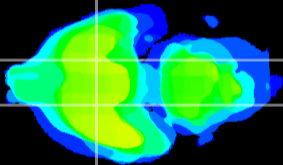

Coronal

Sagittal-R

Sagittal-L

ViBrism: CX10403
Horizontal

S0