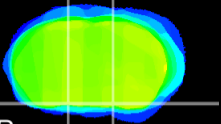

Coronal

Sagittal-R

Sagittal-L

ViBrism: CX10403
Horizontal

S0