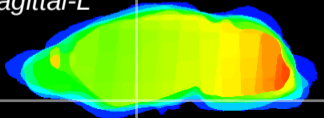

Coronal

Sagittal-R

Sagittal-L

ViBrism: CX10403
Horizontal

S0