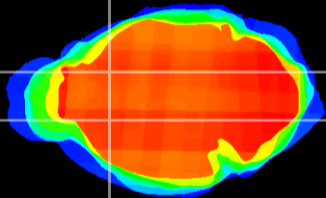

Coronal

Sagittal-R

Sagittal-L

ViBriSM: CX10407  
Horizontal

CPU medial