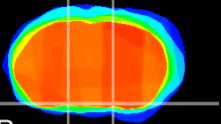

Coronal

Sagittal-R

Sagittal-L

ViBrism: CX10407  
Horizontal

S0