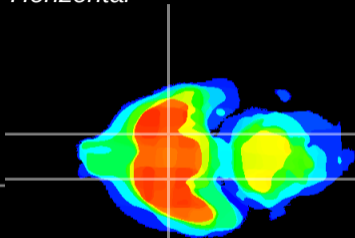

Coronal

Sagittal-R

Sagittal-L

ViBrism: CX10407  
Horizontal

S0