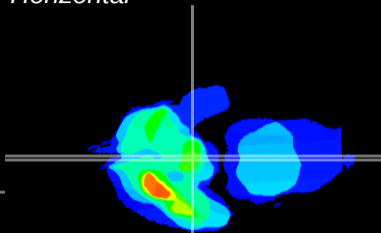

Coronal

Sagittal-R

Sagittal-L

ViBrism: CX10408
Horizontal

ME