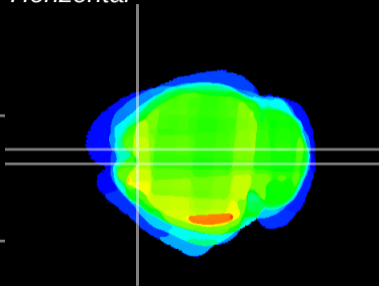

Coronal

Sagittal-R

Sagittal-L

ViBriSM: CX10410  
Horizontal

Cx motor