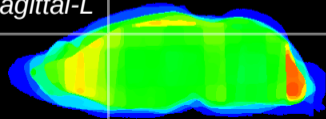

Coronal

Sagittal-R

Sagittal-L

ViBriSM: CX10410  
Horizontal

Cx motor