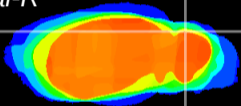

Coronal

Sagittal-R

Sagittal-L

ViBrism: CX10412
Horizontal

Cb lobe