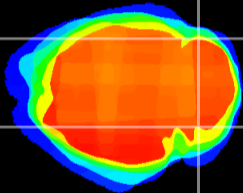

Coronal

Sagittal-R

Sagittal-L

ViBrism: CX10412
Horizontal

Cb lobe