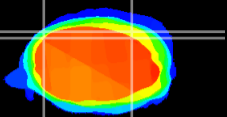

Coronal

Sagittal-R

Sagittal-L

ViBrism: CX10412
Horizontal

Cb lobe