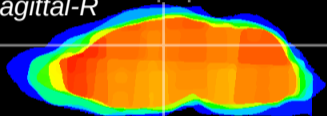

Coronal

Sagittal-R

Sagittal-L

ViBrism: CX10412
Horizontal

DG