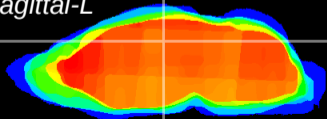

Coronal

Sagittal-R

Sagittal-L

ViBrism: CX10412
Horizontal

DG