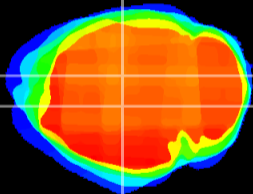

Coronal

Sagittal-R

Sagittal-L

ViBrism: CX10412
Horizontal

DG