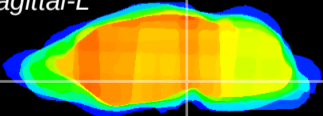

Coronal

Sagittal-R

Sagittal-L

ViBrism: CX10422
Horizontal

SN