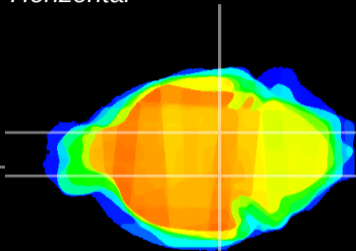

Coronal

Sagittal-R

Sagittal-L

ViBrism: CX10422
Horizontal

SN