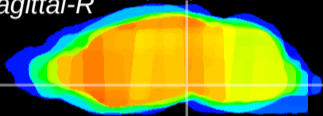

Coronal

Sagittal-R

Sagittal-L

ViBrism: CX10422
Horizontal

SN