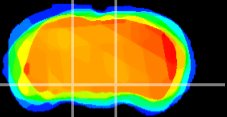

Coronal

Sagittal-R

Sagittal-L

ViBrism: CX10422
Horizontal

SN