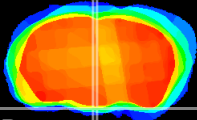

Coronal

Sagittal-R

Sagittal-L

ViBrism: CX10427
Horizontal

ME