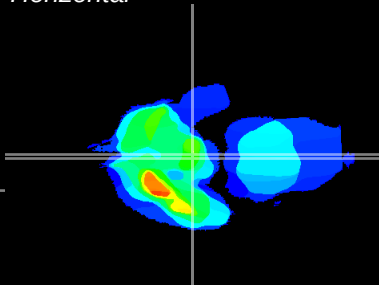

Coronal

Sagittal-R

Sagittal-L

ViBrism: CX10427
Horizontal

ME