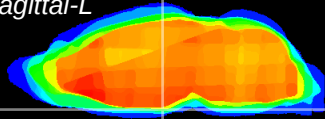

Coronal

Sagittal-R

Sagittal-L

ViBrism: CX10427
Horizontal

ME