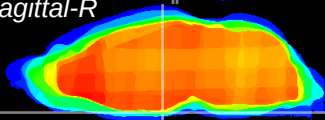

Coronal

Sagittal-R

Sagittal-L

ViBrism: CX10427
Horizontal

ME