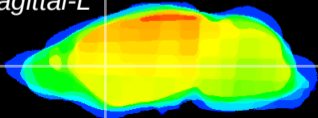

Coronal

Sagittal-R

Sagittal-L

ViBrism: CX10429
Horizontal

CPU medial