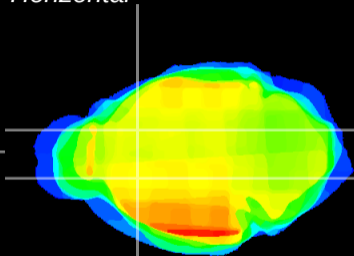

Coronal

Sagittal-R

Sagittal-L

ViBrism: CX10429
Horizontal

CPU medial