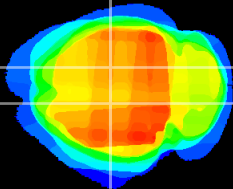

Coronal

Sagittal-R

Sagittal-L

ViBrism: CX10434
Horizontal

CA1