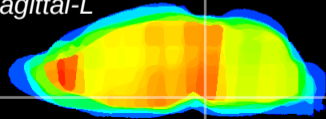

Coronal

Sagittal-R

Sagittal-L

ViBrism: CX10434
Horizontal

Pn