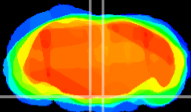

Coronal

Sagittal-R

Sagittal-L

ViBrism: CX10434
Horizontal

Pn