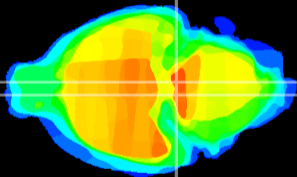

Coronal

Sagittal-R

Sagittal-L

ViBrism: CX10434
Horizontal

Pn