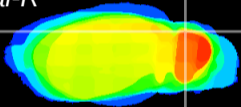

Coronal

Sagittal-R

Sagittal-L

ViBrism: CX10439
Horizontal

Cb lobe