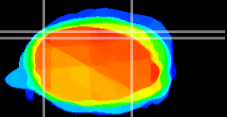

Coronal

Sagittal-R

Sagittal-L

ViBrism: CX10439
Horizontal

Cb lobe