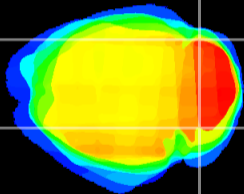

Coronal

Sagittal-R

Sagittal-L

ViBrism: CX10439
Horizontal

Cb lobe