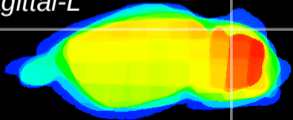

Coronal

Sagittal-R

Sagittal-L

ViBrism: CX10439
Horizontal

Cb lobe