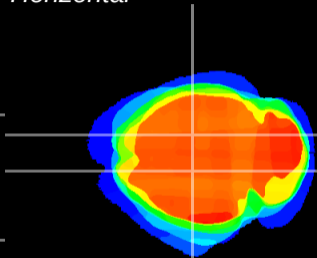

Coronal

Sagittal-R

Sagittal-L

ViBrism: CX10446
Horizontal

CA1