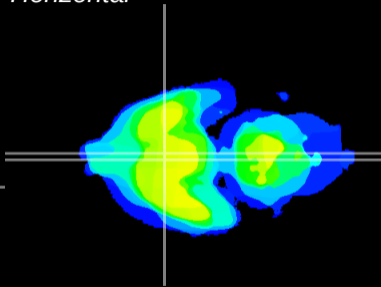

Coronal

Sagittal-R

Sagittal-L

ViBrism: CX10447
Horizontal

SCN