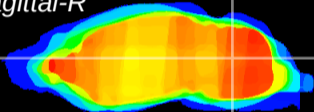

Coronal

Sagittal-R

Sagittal-L

ViBriSM: CX10450
Horizontal

Cb nucleus