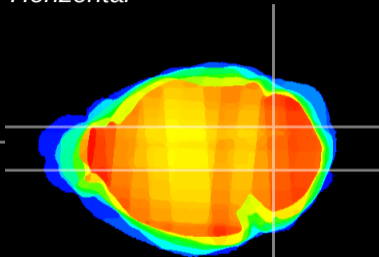

Coronal

Sagittal-R

Sagittal-L

ViBriSM: CX10450
Horizontal

Cb nucleus