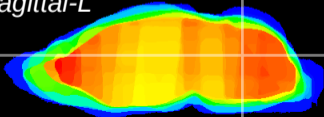

Coronal

Sagittal-R

Sagittal-L

ViBriSM: CX10450
Horizontal

Cb nucleus