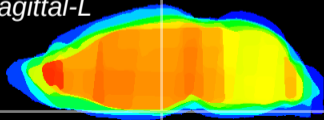

Coronal

Sagittal-R

Sagittal-L

ViBrism: CX10455
Horizontal

ME