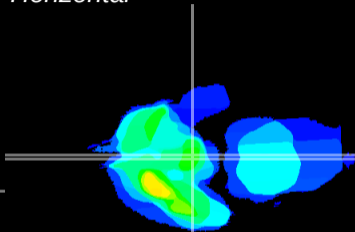

Coronal

Sagittal-R

Sagittal-L

ViBrism: CX10455
Horizontal

ME