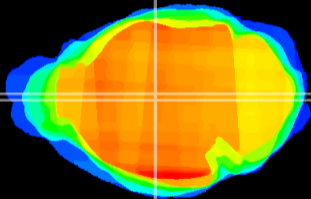

Coronal

Sagittal-R

Sagittal-L

ViBrism: CX10463
Horizontal

MD