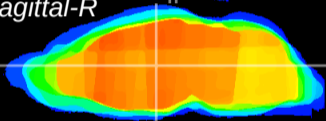

Coronal

Sagittal-R

Sagittal-L

ViBrism: CX10463
Horizontal

MD