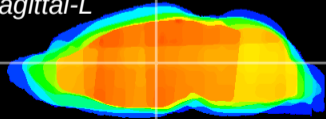

Coronal

Sagittal-R

Sagittal-L

ViBrism: CX10463
Horizontal

MD