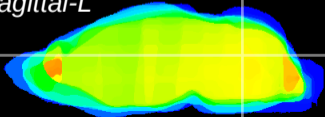

Coronal

Sagittal-R

Sagittal-L

ViBrism: CX10466
Horizontal

Cb nucleus