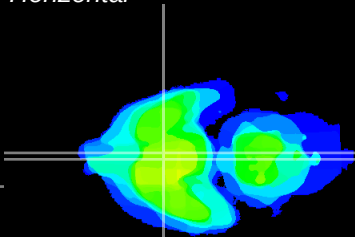

Coronal

Sagittal-R

Sagittal-L

ViBriSM: CX10466
Horizontal

SCN