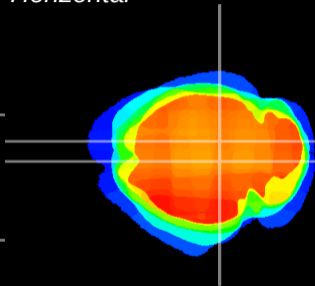

Coronal

Sagittal-R

Sagittal-L

ViBrism: CX10467
Horizontal

SC