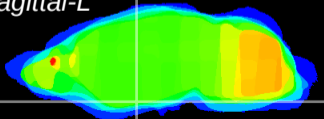

Coronal

Sagittal-R

Sagittal-L

ViBrism: CX10469
Horizontal

S0