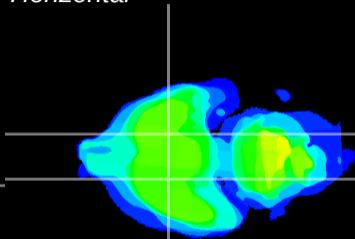

Coronal

Sagittal-R

Sagittal-L

ViBrism: CX10469
Horizontal

S0